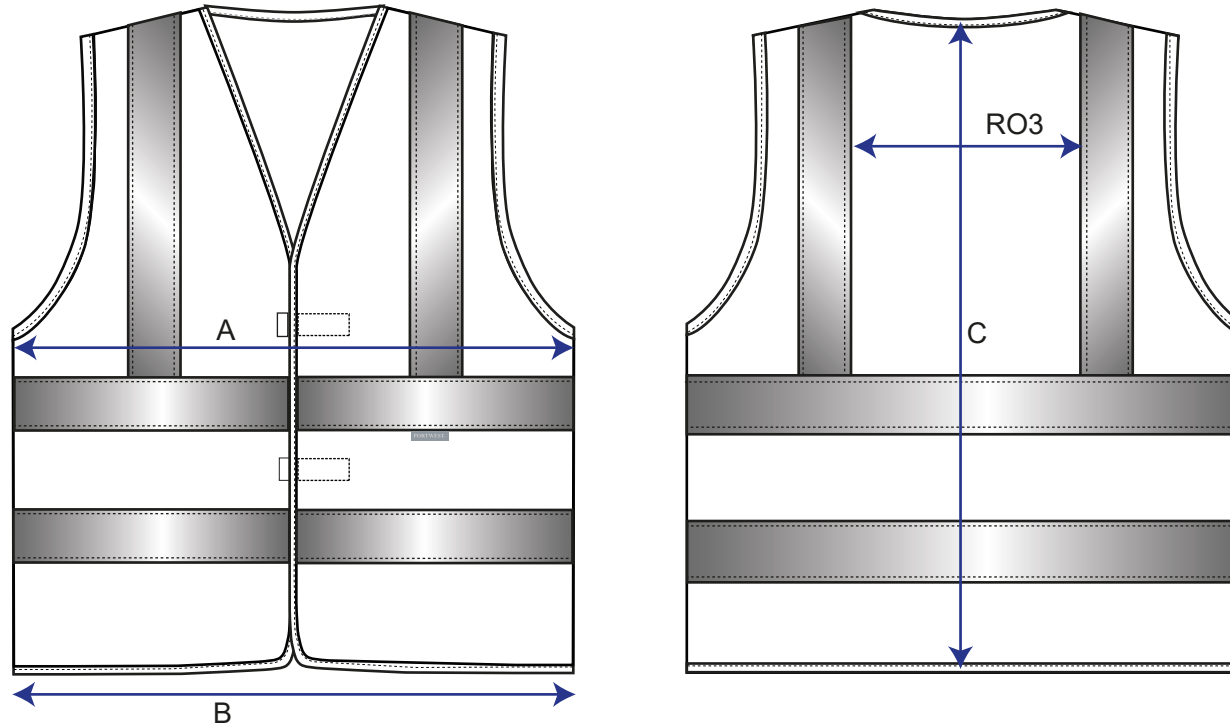

STYLE NO: C370

DESCRIPTION: **Hi-Vis Full Mesh Vest**

FABRIC: **100% Polyester Mesh**

COLOUR: **Yellow / Orange**

**Block: BM010 - Dual Sized Velcro Fastened Vest**

**ALL MEASUREMENTS IN CM AND ON THE FLAT**

		S/M	L/XL	2XL/3XL	4XL/5XL	6XL/7XL	TOLS (+)
A	CHEST 2.5CM BELOW THE ARMHOLE (VELCRO FASTENED)	59	66	75	84	96	1
B	HEM WIDTH RELAXED	59	66	75	84	96	1
C	BODY LENGTH (CB NECK TO BACK HEM, INC COLLAR)	72	72	72	75	75	1
R03	DISTANCE BETWEEN VERTICAL TAPES	21	24	27	30	33.5	0.5