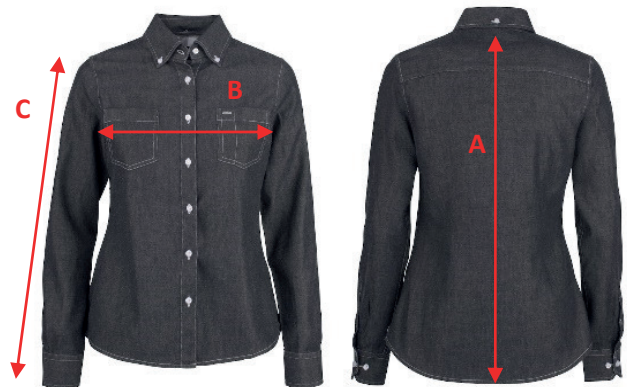

JAMES
HARVEST
sports  wear

SIZE CHART

Brand: J. HARVEST SPORTSWEAR

Style: 2123025 JUPITER WOMAN

	XS	S	M	L	XL	XXL
A) body length	64,5	66	67,5	69	70,5	72
B) 1/2 chest width	43	46	49	52	56	60
C) sleeve length	61	62	63	64	65	66

All measurements are indicative with minimum tolerance of 1 cm