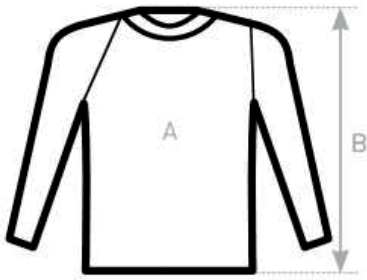

SIZES [CM]

B&C #E150 LSL TU 05T	XS	S	M	L	XL	2XL	3XL	4XL	5XL
A HALF CHEST	-	50	53	56	59	62	65	70	-
B BODY LENGTH FROM NECK POINT	-	70	72	74	76	78	80	82	-