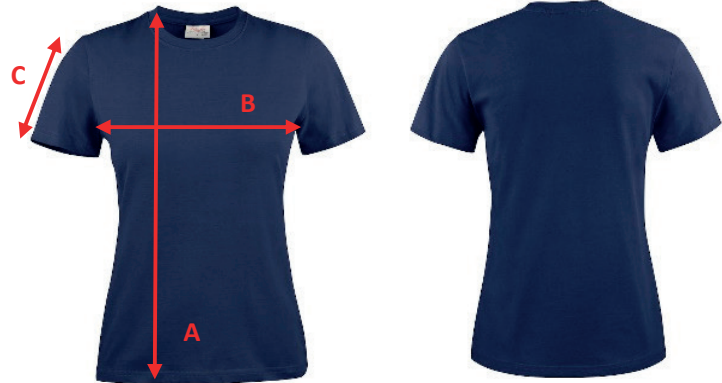

Printer
ACTIVE WEAR

SIZE CHART

Brand: PRINTER ACTIVE WEAR
Style: 2264014 HEAVY T-SHIRT
LADY

	XS	S	M	L	XL	XXL
A) body length	62	64	66	68	70	72
B) 1/2 chest	44	46	48	51	54	57
C) Sleeve length	16	16,5	17	17,5	18	18,5